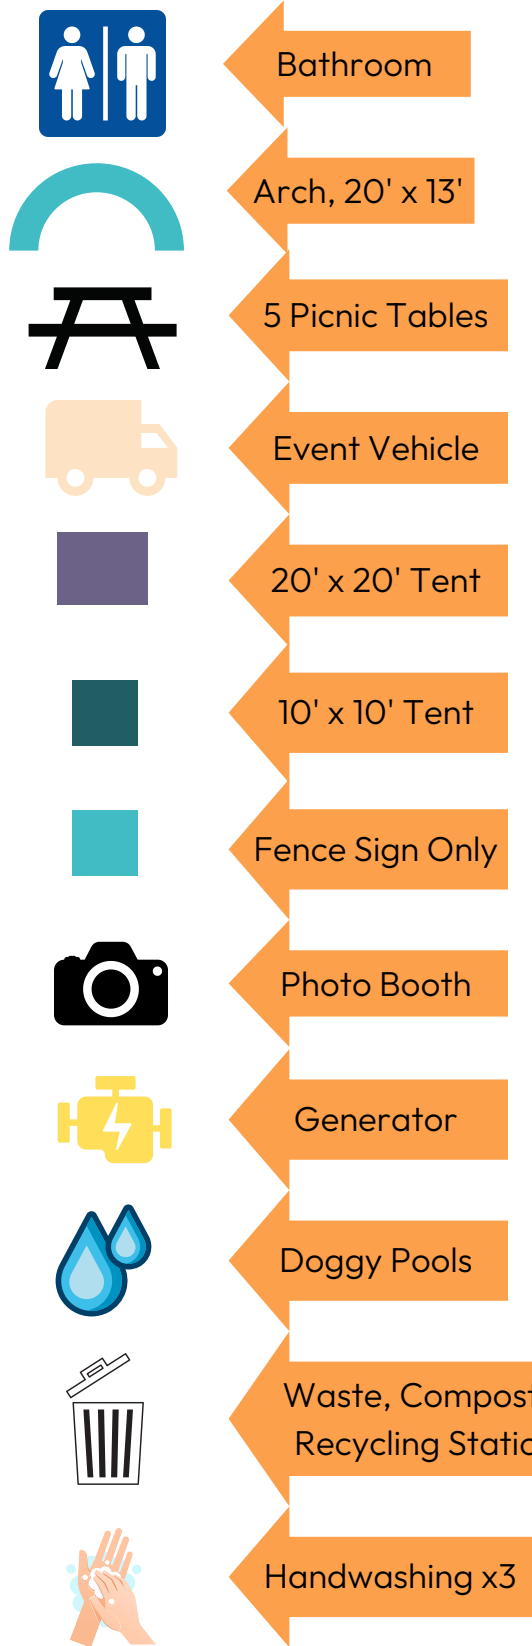

Calgary Humane Society

Calgary

DOG JAG

Bathroom

Arch, 20' x 13'

5 Picnic Tables

Event Vehicle

20' x 20' Tent

10' x 10' Tent

Fence Sign Only

Photo Booth

Generator

Doggy Pools

Waste, Compost & Recycling Station

Handwashing x3

First Aid & Lost Child

Fire extinguisher

Muster point

Field Vehicle Entrance

Weaslehead Preservation Society

Dog Bite Kit

Animal First Aid

Tent Legend

- 1 - EMS & Lost Child
- 2 - Humane Education (CHS Tent)
- 3 - Sponsor (Kids Zone)
- 4 - Face Painting
- 5 - Stingray Radio
- 6 - Cooling Station
- 7 - Cooling Station
- 8 - Animal Protection & Investigation (CHS Tent)
- 9 - CHS Rover & Information (CHS Tent)
- 10 - Bon-A-Pet Treat! Bakery
- 11 - Fur Fighters
- 12 - The Vegan Popcorn Company
- 13 - Paw Embroidery
- 14 - The Pawwp Company
- 15 - J'em & Co
- 16 - Mimi & SOSO
- 17 - Spirit Hills Flower Winery
- 18 - Kerrie's Kookies
- 19 - Pupslurp
- 20 - Greeter & Swag
- 21 - Greeter & Swag
- 22 - Douglas Homes
- 23 - Enmax
- 24 - Homes by Avi
- 25 - Morrison Homes
- 26 - Rogers/Fido
- 27 - Mr. Rooter Plumbing
- 28 - Pet Planet
- 29 - Hamilton & Partners
- 30 - Escape to the Country
- 31 - N/A
- 32 - VCA
- 33 - Active Furiends
- 34 - Sponsor
- 35 - Sponsor
- 36 - Tail Blazers

Truck Legend

- 37 - Tail Blazers (Photo Finisher)
 - 38 - Cooling Zone
 - 39 - Cooling Zone
 - 40 - Cooling Zone
 - 41 - Zoomie Zone
 - 42 - Zoomie Zone
 - 43 - Animal First Aid
 - 44 - Animal First Aid
 - 41 - Registration
 - 42 - Registration
 - 43 - Registration
 - 44 - Stage
 - 45 - Volunteers
-
- ### Truck Legend
- 1 - CHS ROVER
 - 2 - PO Vehicle
 - 3 - PO Vehicle
 - 4 - N/A
 - 5 - Lemon Heaven
 - 6 - Family Fry Guy
 - 7 - Canadian Bear Balls
 - 8 - Annex
 - 9 - YYCBurgers and More
 - 10 - Mumbai Bites
 - 11- Barkin Boler Nail Trim