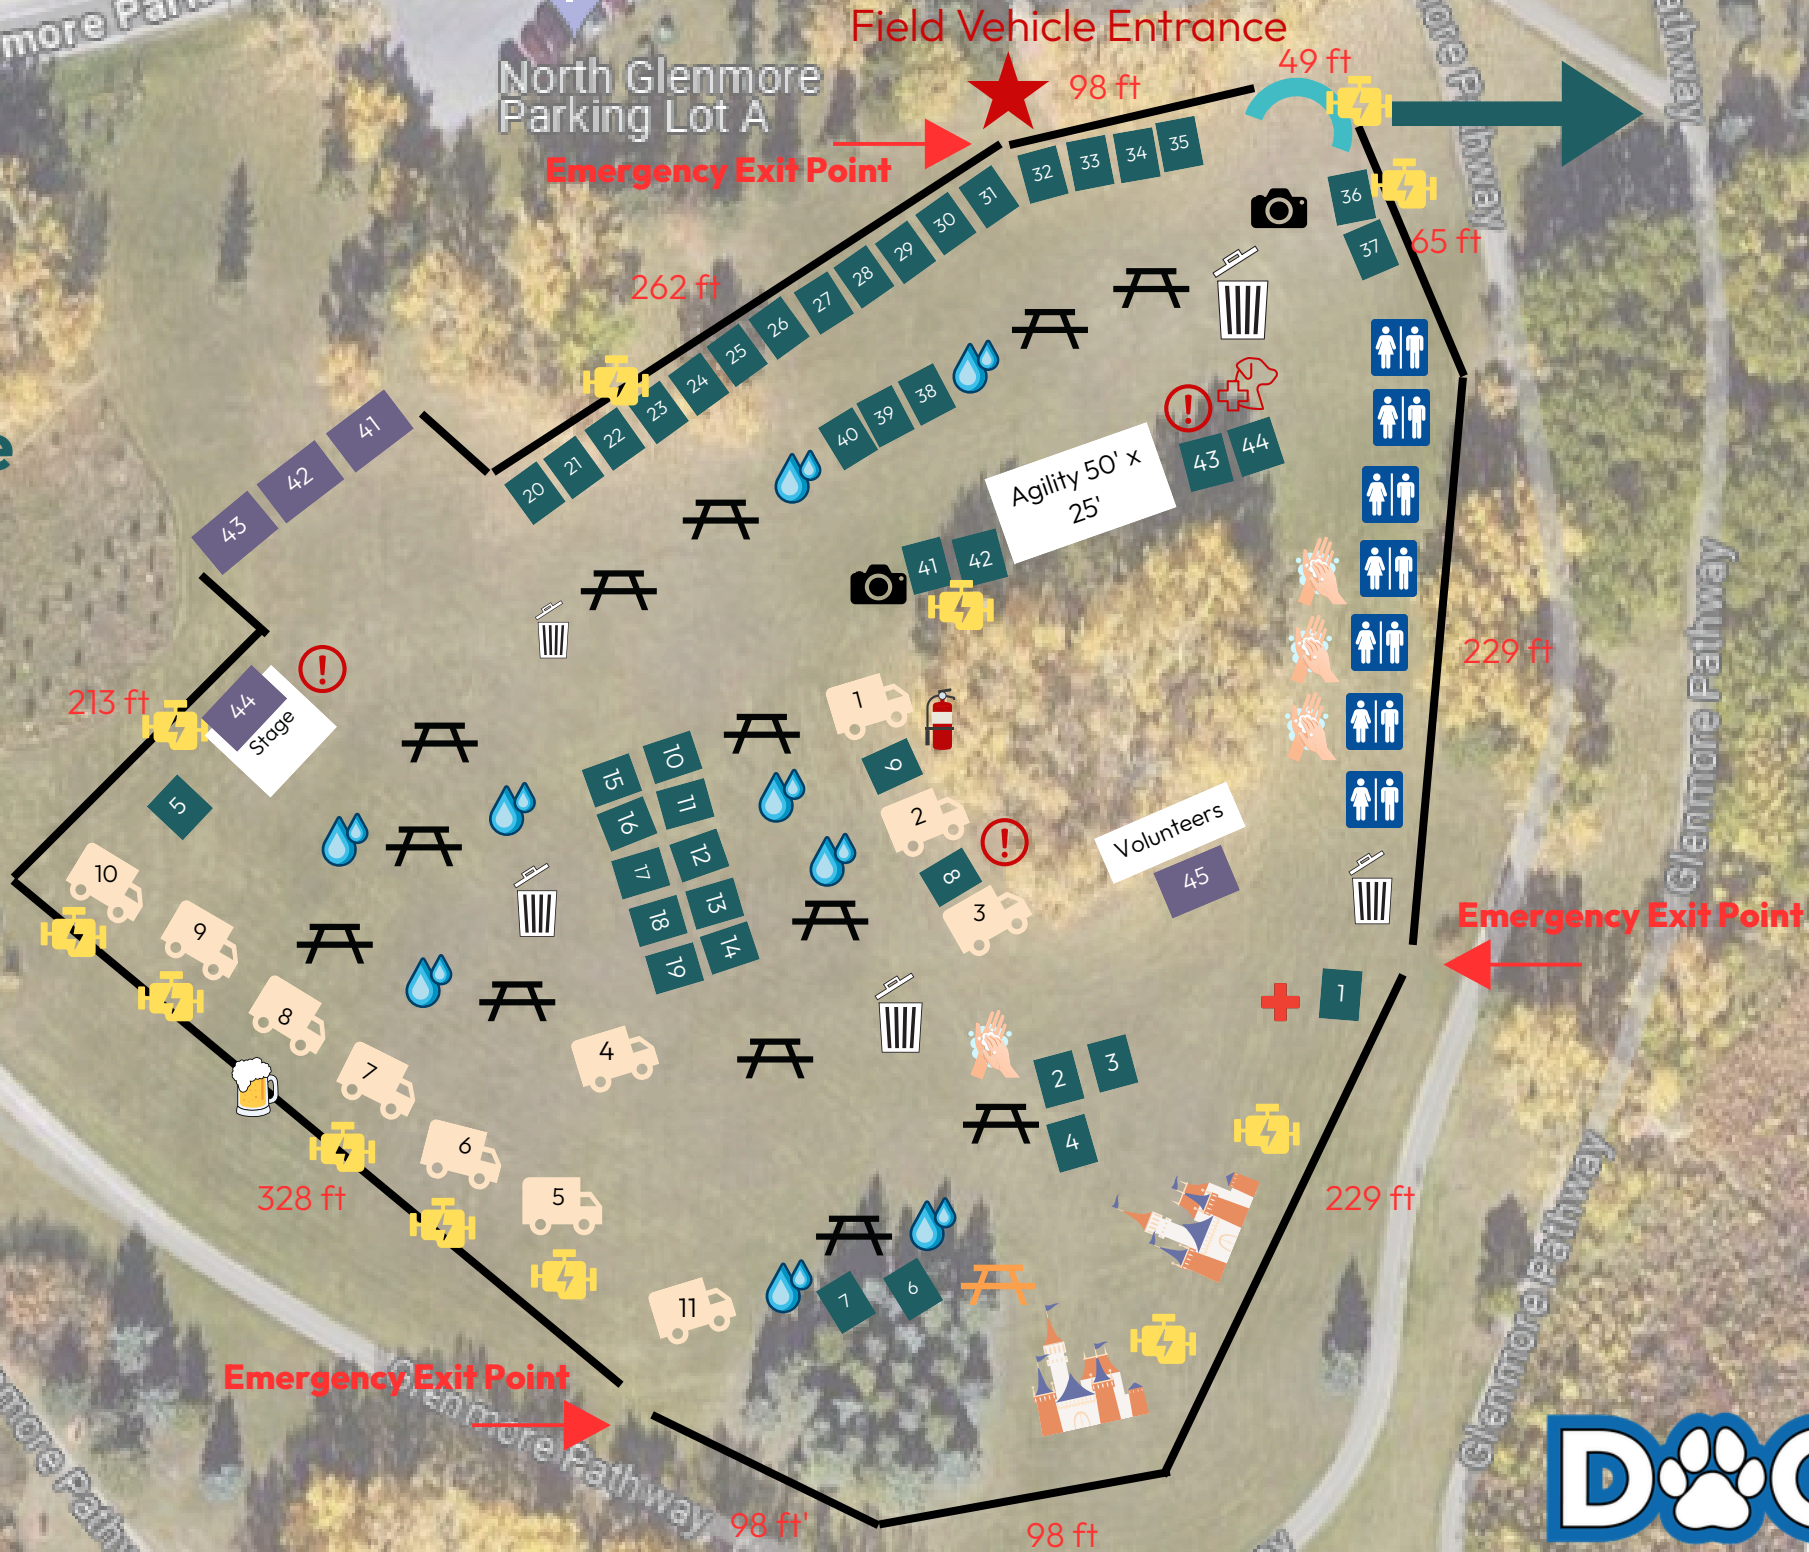

Calgary Humane Society

Calgary

DOG JAG

Bathroom

Arch, 20' x 13'

5 Picnic Tables

Event Vehicle

20' x 20' Tent

10' x 10' Tent

Fence Sign Only

Photo Booth

Generator

Doggy Pools

Waste, Compost & Recycling Station

Handwashing x3

First Aid & Lost Child

Fire extinguisher

Muster point

Field Vehicle Entrance

Weaslehead Preservation Society

Dog Bite Kit

Animal First Aid

Tent Legend

- 1 - EMS & Lost Child
- 2 - Humane Education (CHS Tent)
- 3 - Sponsor (Kids Zone)
- 4 - Face Painting
- 5 - Stingray Radio
- 6 - Cooling Station
- 7 - Cooling Station
- 8 - Animal Protection & Investigation (CHS Tent)
- 9 - CHS Rover & Information (CHS Tent)
- 10 - Bon-A-Pet Treat! Bakery
- 11 - Fur Fighters
- 12 - The Vegan Popcorn Company
- 13 - Paw Embroidery
- 14 - The Pawwp Company
- 15 - J'em & Co
- 16 - Mimi & SOSO
- 17 - Spirit Hills Flower Winery
- 18 - Kerrie's Kookies
- 19 - Pupslurp
- 20 - Greeter & Swag
- 21 - Greeter & Swag
- 22 - Douglas Homes
- 23 - Enmax
- 24 - Homes by Avi
- 25 - Morrison Homes
- 26 - Rogers/Fido
- 27 - Mr. Rooter Plumbing
- 28 - Pet Planet
- 29 - Hamilton & Partners
- 30 - Escape to the Country
- 31 - N/A
- 32 - VCA
- 33 - Active Furiends
- 34 - Sponsor
- 35 - Sponsor
- 36 - Tail Blazers

Truck Legend

- 37 - Tail Blazers (Photo Finisher)
 - 38 - Cooling Zone
 - 39 - Cooling Zone
 - 40 - Cooling Zone
 - 41 - Zoomie Zone
 - 42 - Zoomie Zone
 - 43 - Animal First Aid
 - 44 - Animal First Aid
 - 41 - Registration
 - 42 - Registration
 - 43 - Registration
 - 44 - Stage
 - 45 - Volunteers
-
- ### Truck Legend
- 1 - CHS ROVER
 - 2 - PO Vehicle
 - 3 - PO Vehicle
 - 4 - N/A
 - 5 - Lemon Heaven
 - 6 - Family Fry Guy
 - 7 - Canadian Bear Balls
 - 8 - Annex
 - 9 - YYCBurgers and More
 - 10 - Mumbai Bites
 - 11- Barkin Boler Nail Trim